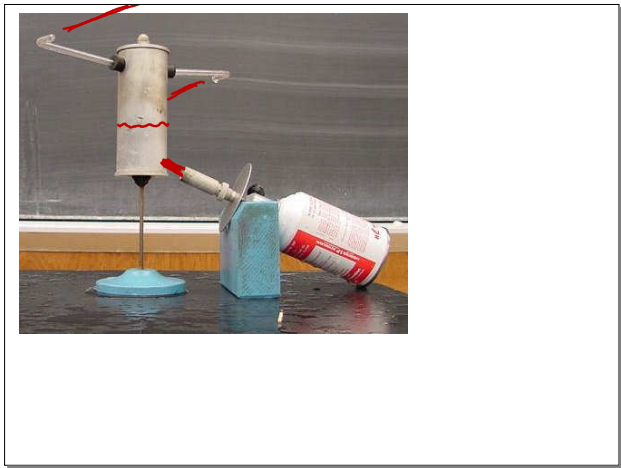

Jan 18-10:05 PM