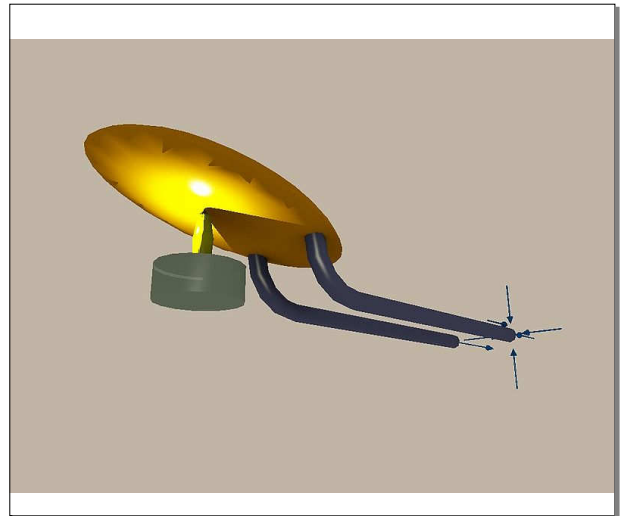

Jan 18-10:12 PM