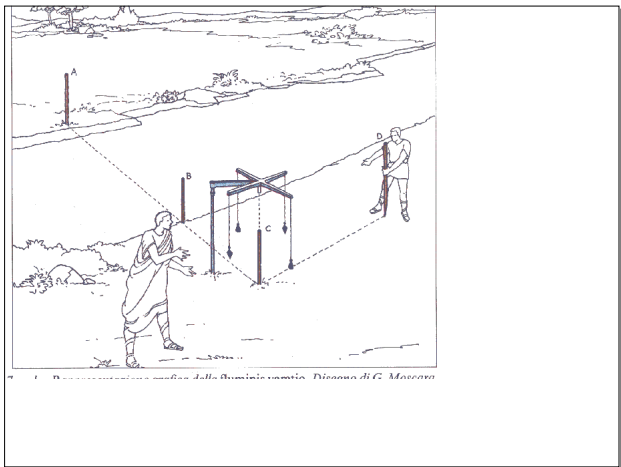

Jan 19-8:11 AM

Jan 18-10:04 PM

Heron of Alexandria

1st Steam Engine
 Temple Door opener
 Siphons (turned water into wine)
 Coin operated *Holy Water Dispenser*

Jan 19-8:09 AM

Jan 18-10:02 PM

Jan 18-10:04 PM